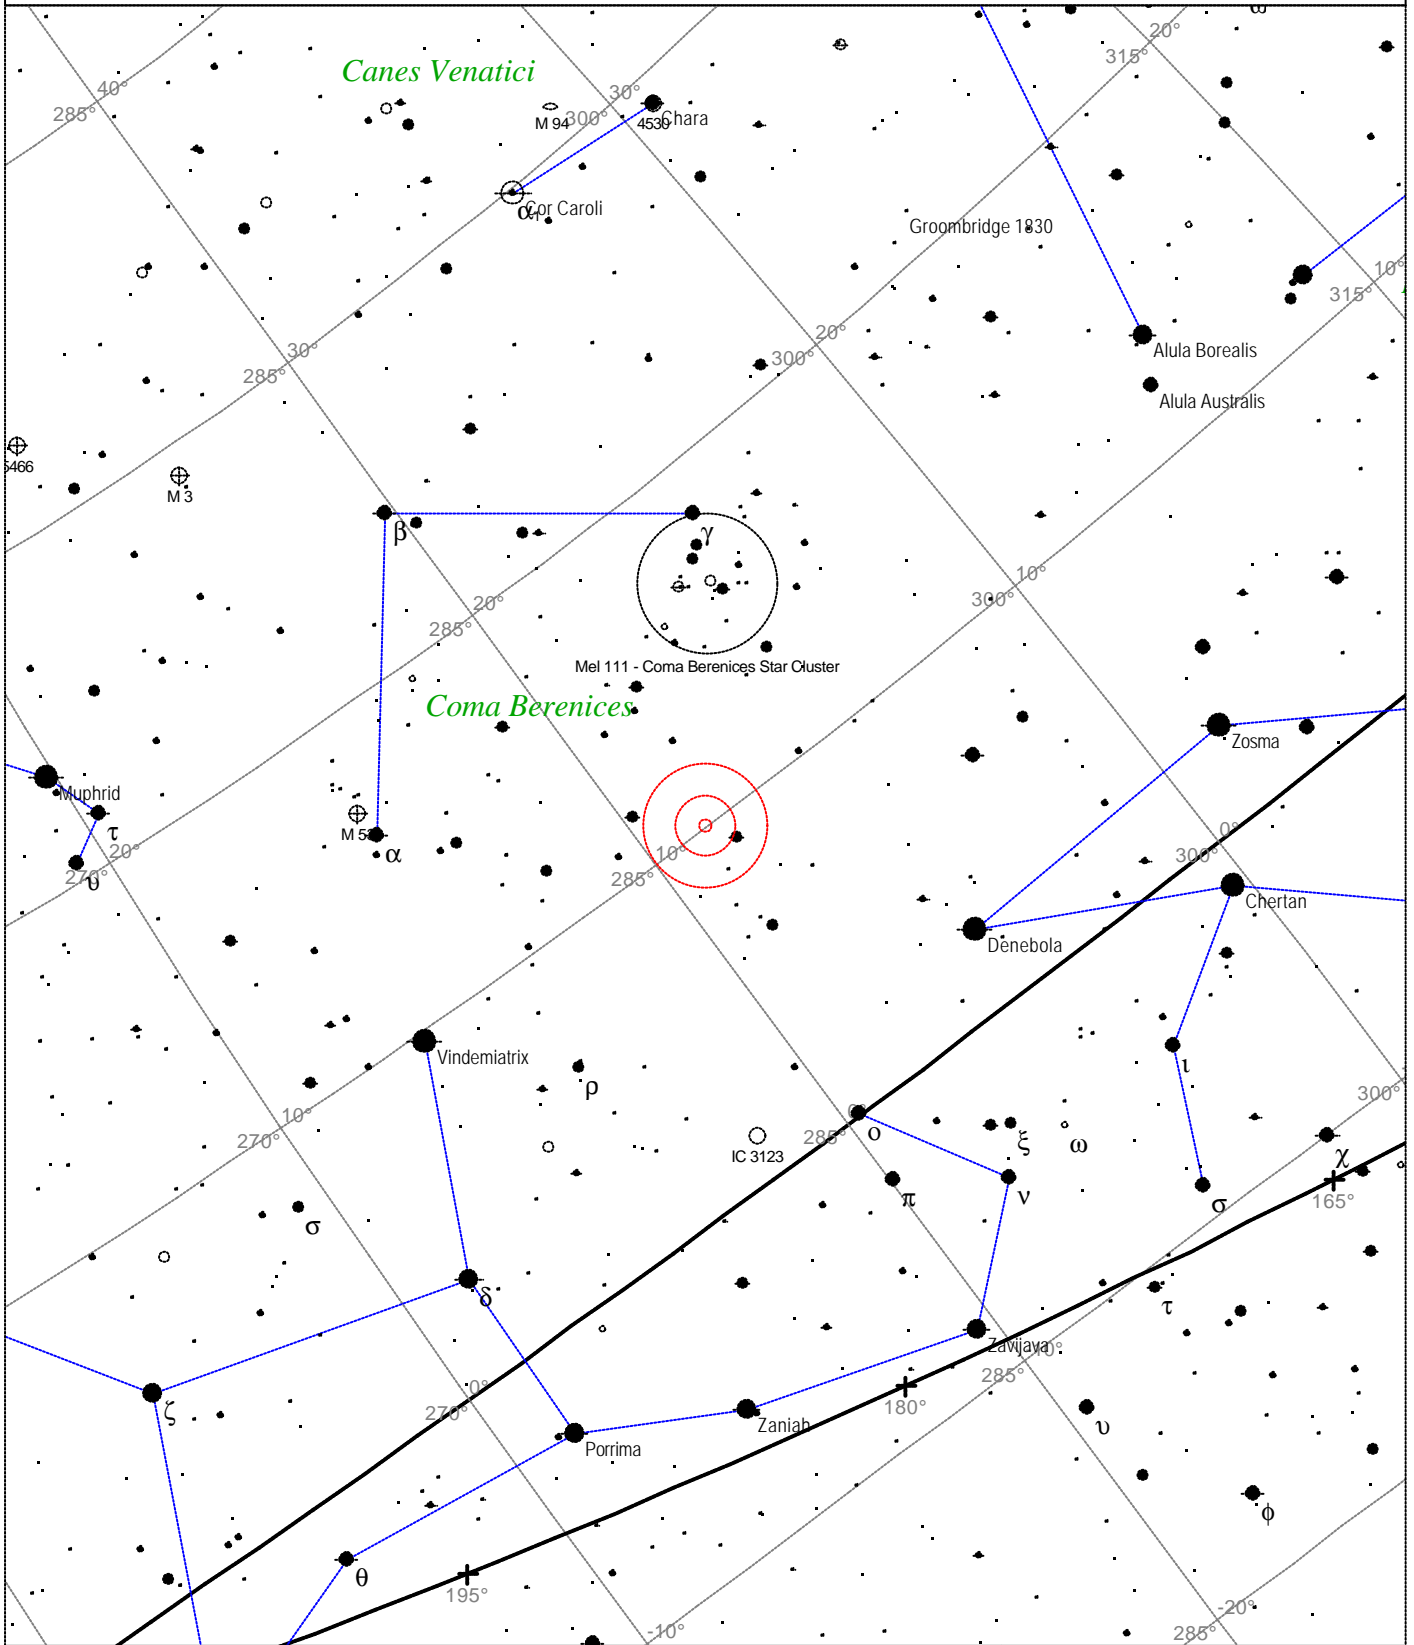

Messier 85 - Galaxy

STARS		SYMBOLS			<i>Messier 85 - Galaxy</i> Magnitude: 10.0 Surface brightness: 11.8 mag/sq arcmin Size: 7.4'x5.9' Position angle: 5° Right ascension: 12h 25m 30s Declination: +18° 10' 47" Constellation: Coma Berenices*
● <3	· 6	● Multiple star	◻ Dark nebula	△ Radio source	
● 3.5	· 6.5	○ Variable star	⊕ Globular cluster	× X-ray source	
● 4	· >7	☄ Comet	○ Open cluster	○ Other object	
● 4.5		☾ Galaxy	♁ Planetary nebula		
● 5		◻ Bright nebula	☉ Quasar		
● 5.5					

Local Time: 19:40:11 12-Sep-2002 UTC: 19:40:11 12-Sep-2002 Sidereal Time: 18:56:39
 Location: 53° 27' 0" N 2° 31' 0" W RA: 12h25m30s Dec: +18° 10' Field: 45.0° Julian Day: 2452530.3196