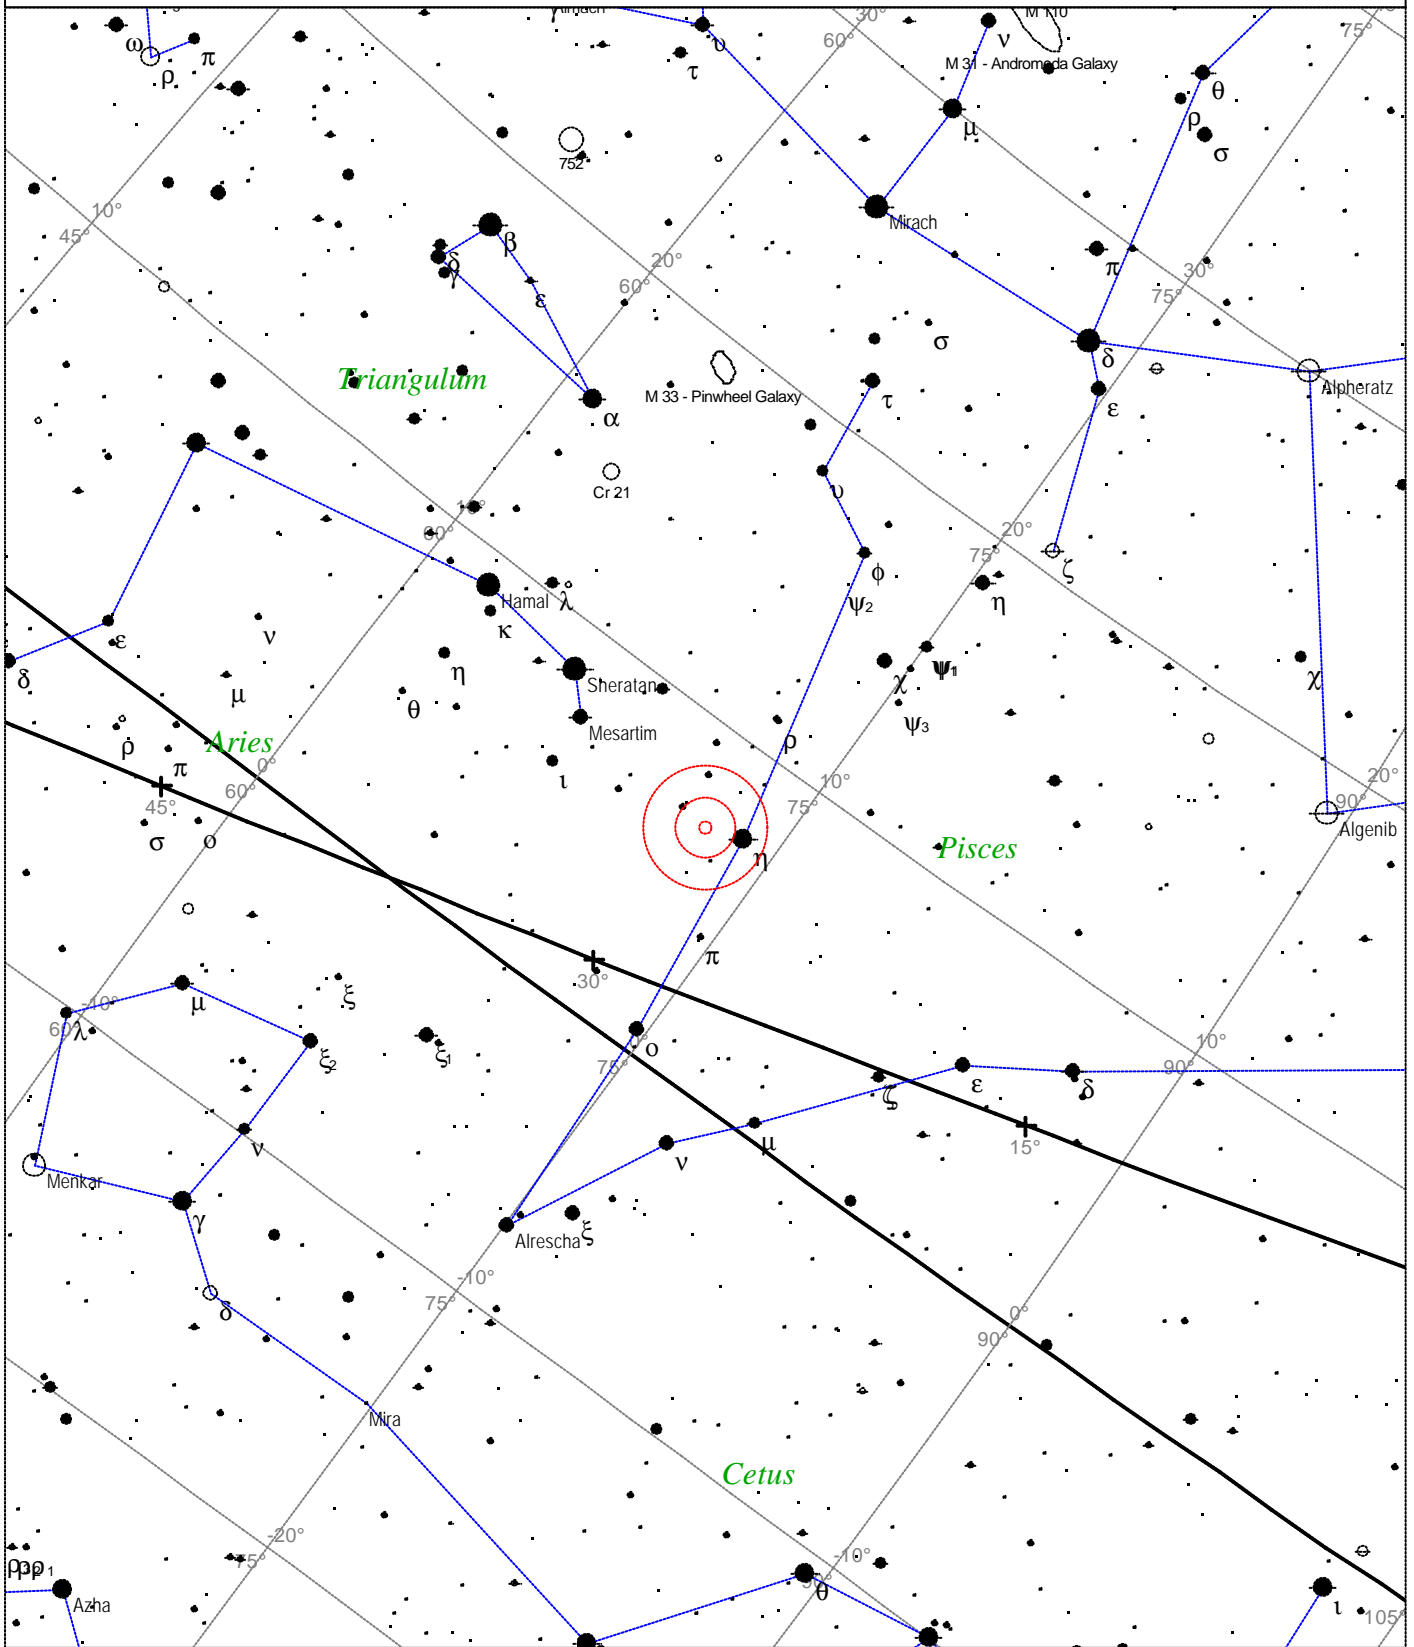

Messier 74 - Galaxy

<p>STARS</p> <ul style="list-style-type: none"> ● <3 ● 3.5 ● 4 ● 4.5 ● 5 ● 5.5 	<p>SYMBOLS</p> <ul style="list-style-type: none"> ● Multiple star ○ Variable star ☄ Comet ☉ Galaxy □ Bright nebula ◻ Dark nebula ⊕ Globular cluster ○ Open cluster ♁ Planetary nebula ☄ Quasar △ Radio source × X-ray source ○ Other object 	<p><i>Messier 74 - Galaxy</i> <i>Magnitude: 9.8</i> <i>Surface brightness: 12.3 mag/sq arcmin</i> <i>Size: 10.0'x9.4'</i> <i>Position angle: 25°</i> <i>Right ascension: 1h 36m 50s</i> <i>Declination: +15° 47' 48"</i> <i>Constellation: Pisces</i></p>
--	---	--

Local Time: 19:40:11 12-Sep-2002
 Location: 53° 27' 0" N 2° 31' 0" W

UTC: 19:40:11 12-Sep-2002
 RA: 1h36m50s Dec: +15° 47' Field: 45.0°

Sidereal Time: 18:56:39
 Julian Day: 2452530.3196