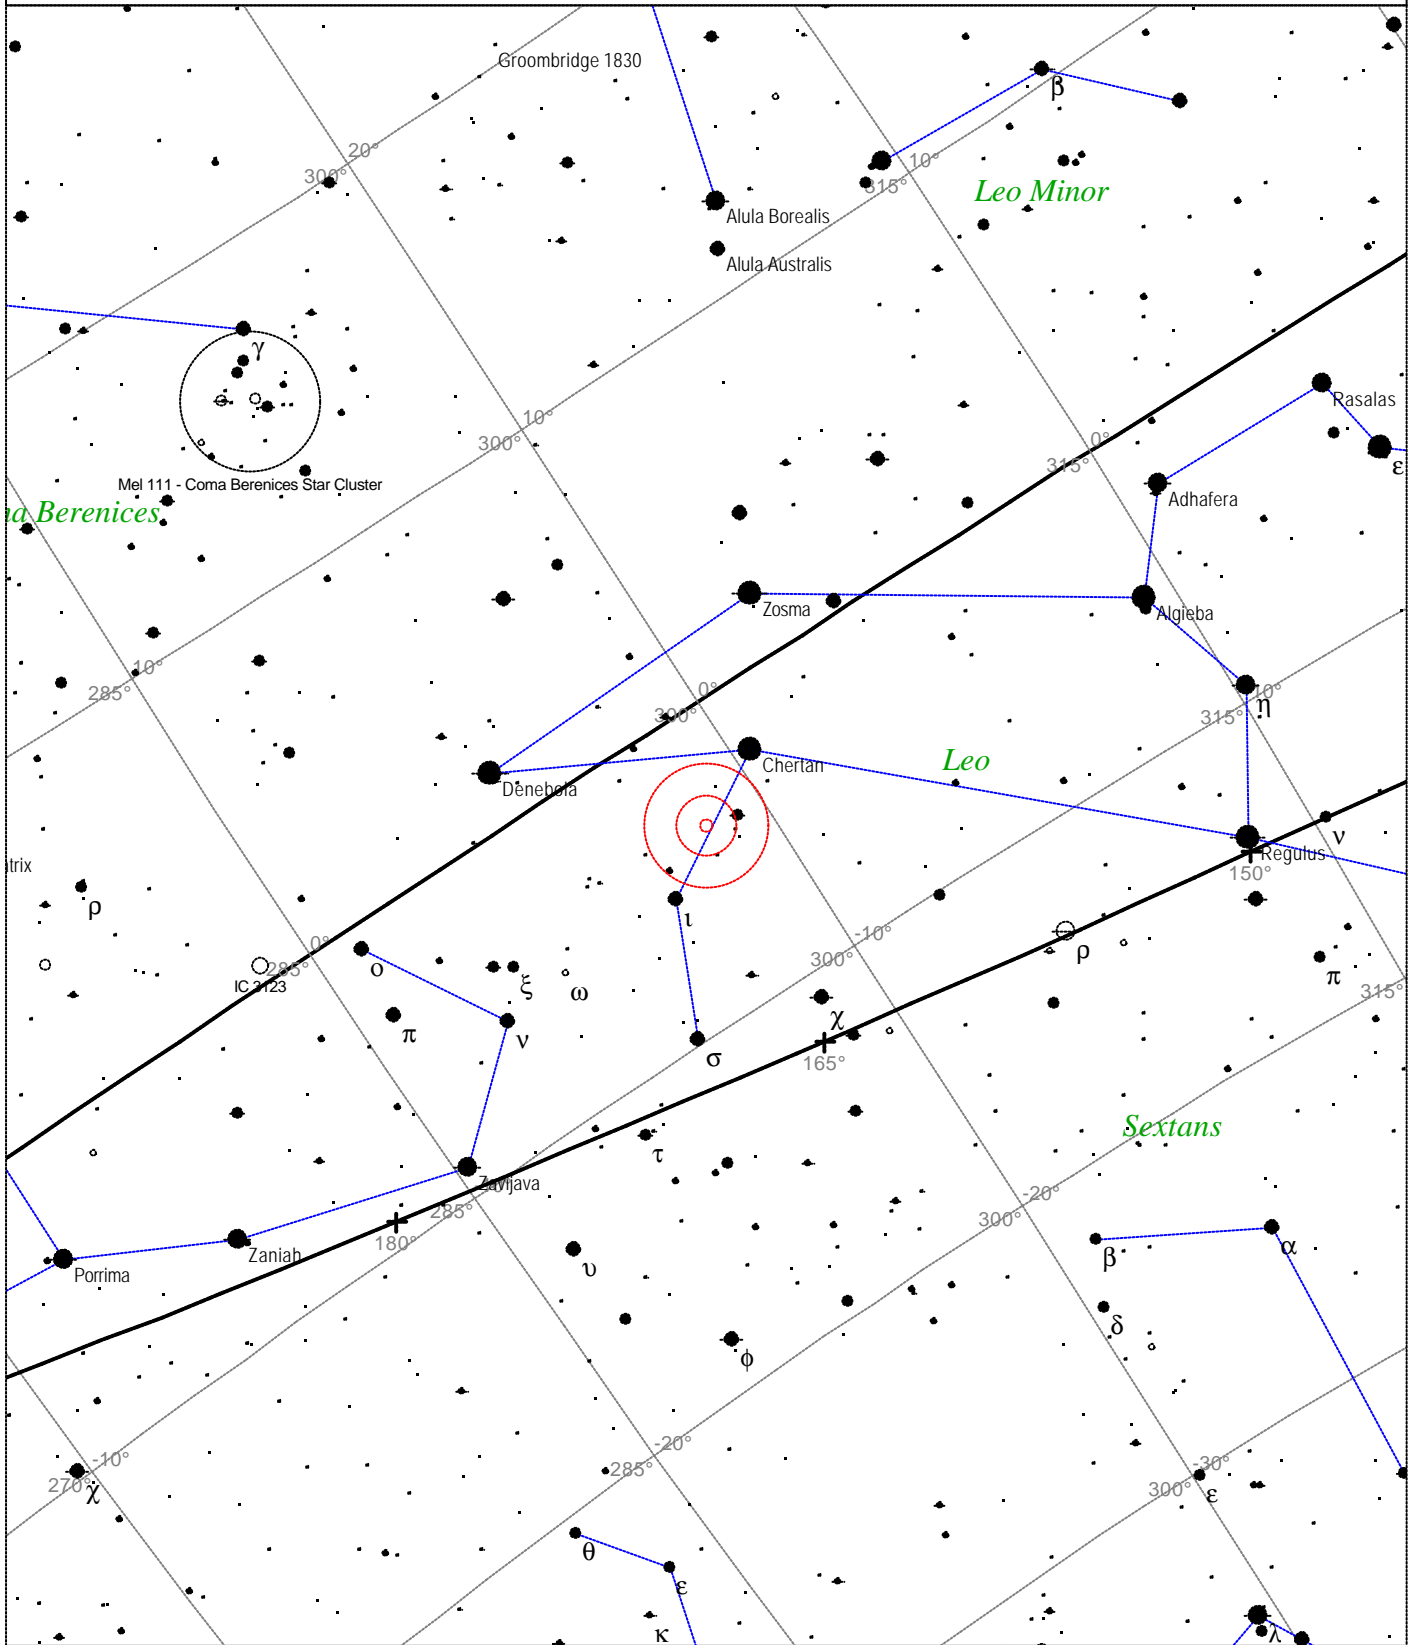

# Messier 66 - Galaxy

STARS		SYMBOLS			<i>Messier 66 - Galaxy</i> Magnitude: 9.7 Surface brightness: 11.8 mag/sq arcmin Size: 9.1'x4.1' Position angle: 173° Right ascension: 11h 20m 21s Declination: +12° 58' 43" Constellation: Leo
● <3	· 6	● Multiple star	◻ Dark nebula	△ Radio source	
● 3.5	· 6.5	○ Variable star	⊕ Globular cluster	× X-ray source	
● 4	· >7	☄ Comet	○ Open cluster	○ Other object	
● 4.5		☉ Galaxy	⊕ Planetary nebula		
● 5		◻ Bright nebula	☉ Quasar		
● 5.5					

Local Time: 19:40:11 12-Sep-2002      UTC: 19:40:11 12-Sep-2002      Sidereal Time: 19:01:49  
 Location: 53° 6' 50" N 1° 13' 20" W      RA: 11h20m21s Dec: +12° 58' 43"      Field: 45.0°      Julian Day: 2452530.3196