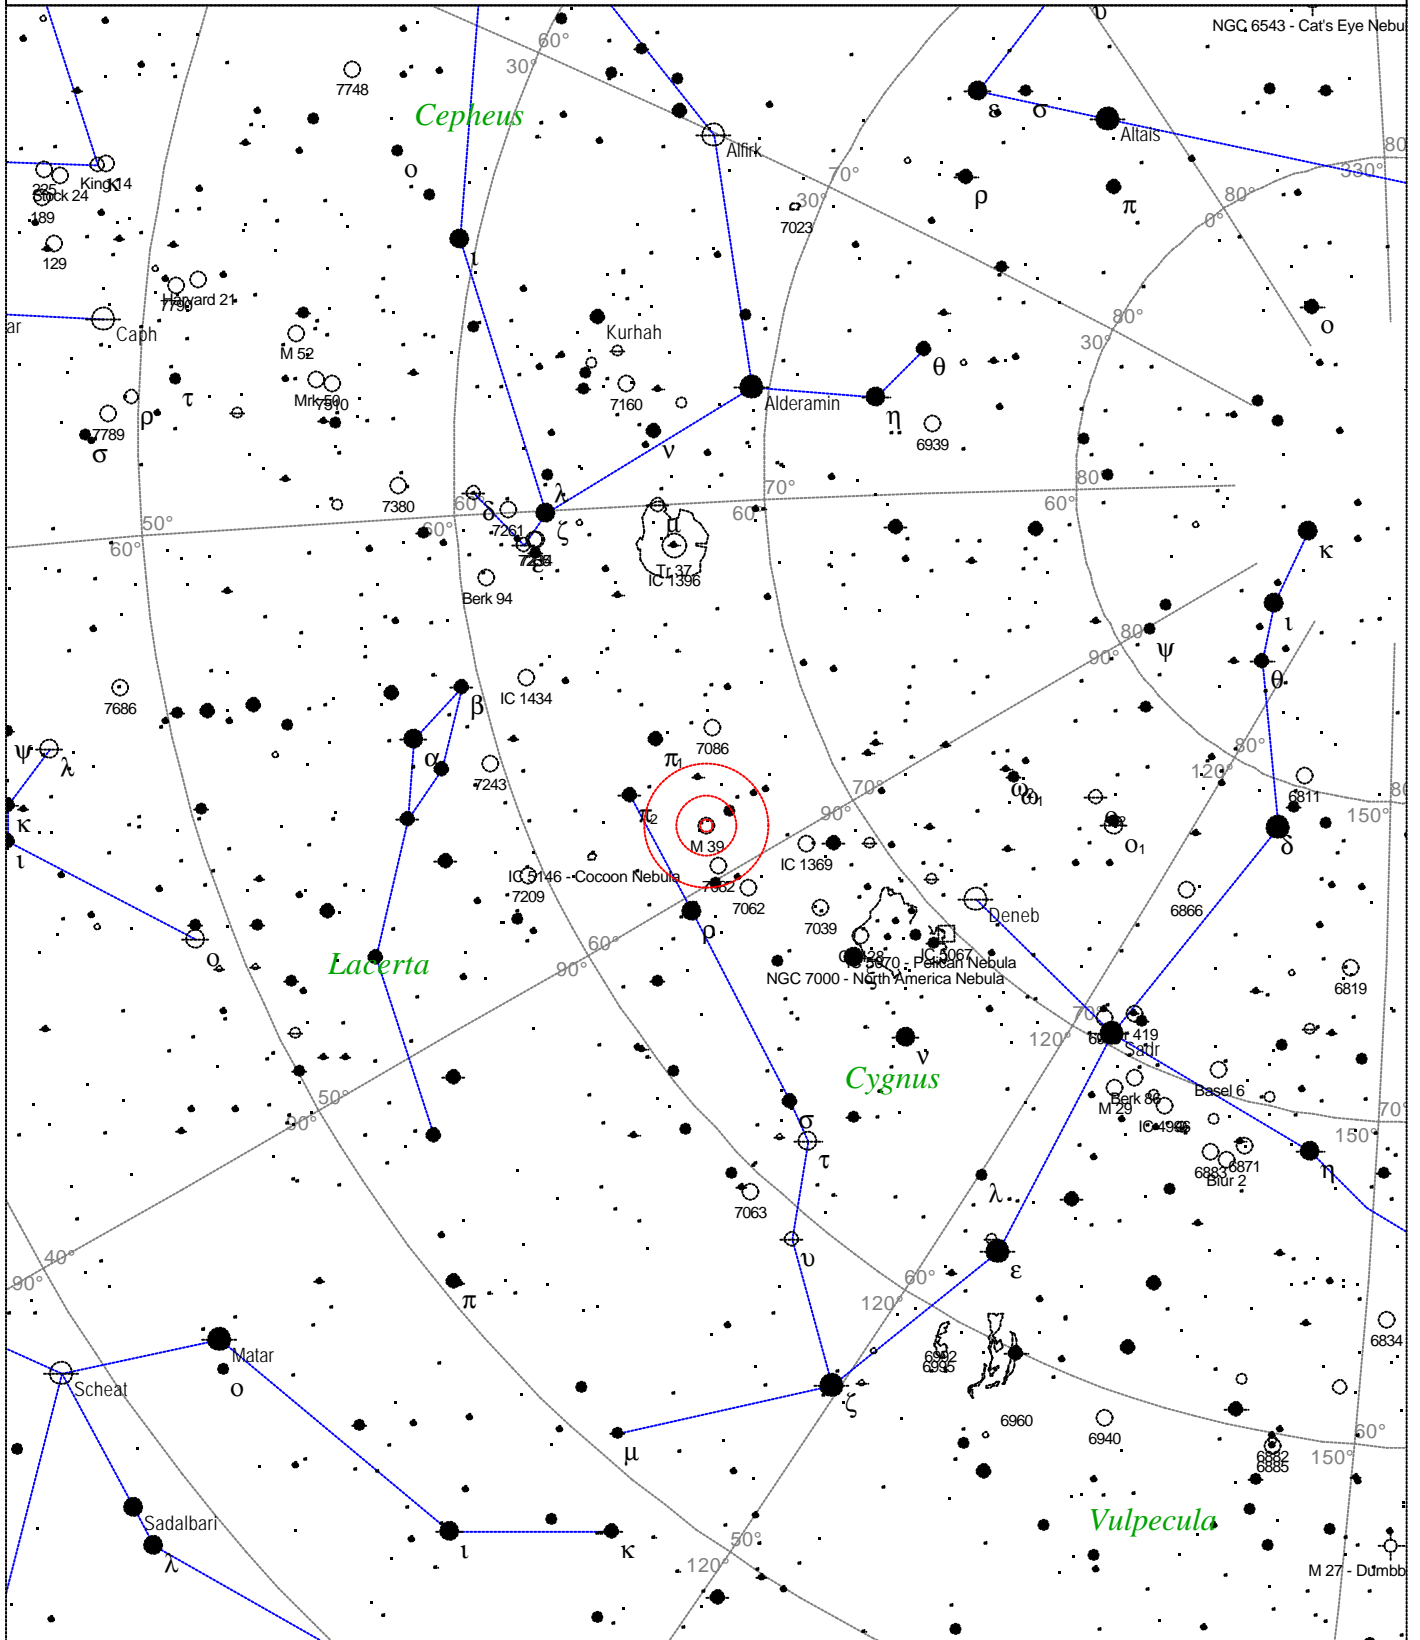

# Messier 39 - Open Cluster

STARS		SYMBOLS			Messier 39 - Open cluster Magnitude: 4.6 Size: 32.0' Right ascension: 21h 31m 49s Declination: +48° 26' 48" Constellation: Cygnus
● <3	● 6	● Multiple star	◻ Dark nebula	△ Radio source	
● 3.5	● 6.5	○ Variable star	⊕ Globular cluster	✕ X-ray source	
● 4	● >7	☄ Comet	○ Open cluster	○ Other object	
● 4.5		☾ Galaxy	⊕ Planetary nebula		
● 5		◻ Bright nebula	☄ Quasar		
● 5.5					

Local Time: 19:40:11 12-Sep-2002  
 Location: 53° 27' 0" N 2° 31' 0" W

UTC: 19:40:11 12-Sep-2002  
 RA: 21h31m49s Dec: +48° 26' Field: 45.0°

Sidereal Time: 18:56:39  
 Julian Day: 2452530.3196