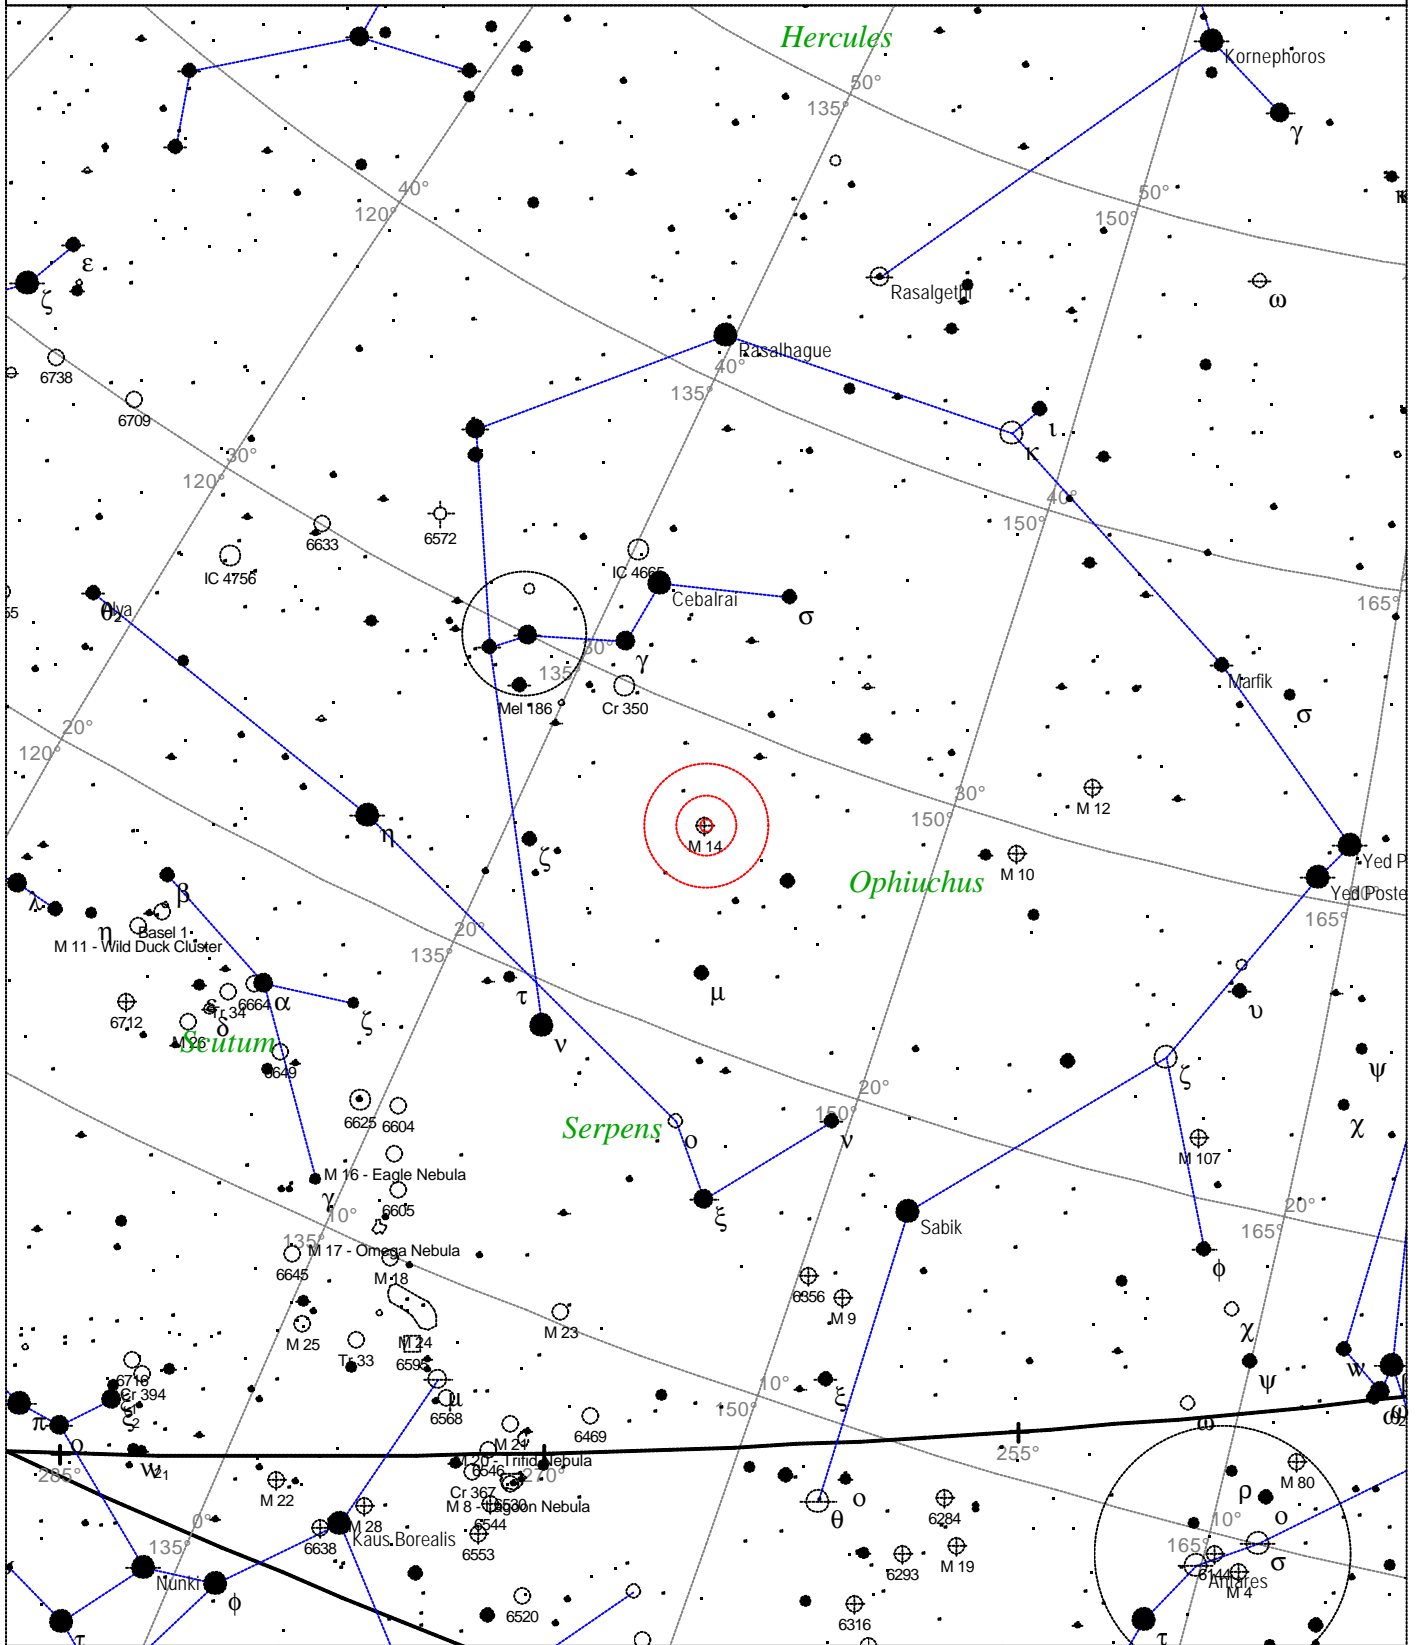

Messier 14 - Globular Cluster

STARS	SYMBOLS			<i>Messier 14 - Globular cluster</i> Magnitude: 7.6 Size: 6.7' Right ascension: 17h 37m 44s Declination: -3° 14' 46" Constellation: Ophiuchus
<ul style="list-style-type: none"> ● <3 ● 3.5 ● 4 ● 4.5 ● 5 ● 5.5 ● 6 ● 6.5 ● >7 	<ul style="list-style-type: none"> ● Multiple star ○ Variable star ☄ Comet ☉ Galaxy □ Bright nebula 	<ul style="list-style-type: none"> □ Dark nebula ⊕ Globular cluster ○ Open cluster ♁ Planetary nebula ☉ Quasar 	<ul style="list-style-type: none"> △ Radio source ✕ X-ray source ○ Other object 	

Local Time: 16:06:39 12-Sep-2002
 Location: 53° 27' 0" N 2° 31' 0" W

UTC: 16:06:39 12-Sep-2002
 RA: 17h37m44s Dec: -3° 14' Field: 45.0°

Sidereal Time: 15:22:32
 Julian Day: 2452530.1713